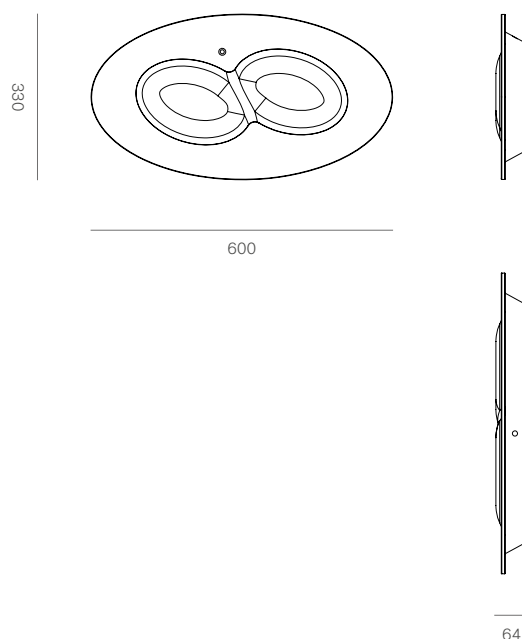

Arachide

Pierluigi Cerri, 2017

Product Code	● PLC022CM-ANP
Typology	Ceiling lamp with indirect light
Color	Anodized Polished
Size	600 x 330 mm
Material	Polished aluminium structure. Methacrylate diffuser
Use	Indoor
Light source	2 x Led boards
Watt	2 x 25W
Volt	24V
Lumen	4722
Cri	80
Kelvin	2700
Emergency	No
Cable	No
Dimmer	No
Energetic class	A++
Gross weight	–
Net weight	–
Packaging sizes	–
Number of packages	1
IP	20
Class	II