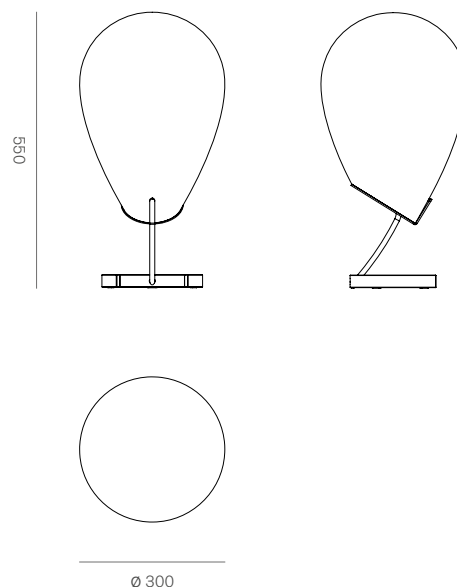

Equilibrio

Michele De Lucchi, 2017

Product Code	● MDL001TMNISA
Typology	Table lamp with diffused light
Color	Nikel Sandblasted
Size	300 x 550 mm
Material	Steel base. Satin opaline blown glass diffuser
Use	Indoor
Light source	E27
Watt	Max 77W (H)
Volt	230V
Cable	Black fabric 80/120 cm
Dimmer	No
Energetic class	A++
Gross weight	–
Net weight	–
Packaging sizes	Structure: 26 x 23 x 31,3 cm Glass: 23,7 x 23,7 x 31,7 cm
Number of packages	2
IP	20
Class	II

“The only way to deceive gravity is balance” MDL Table lamp in two sizes distinguished by the opaline blown glass diffuser that seems

to float in the empty space. Leaning on a steel structure in a magical but stable and secure balance, it diffuses a soft and enveloping light.