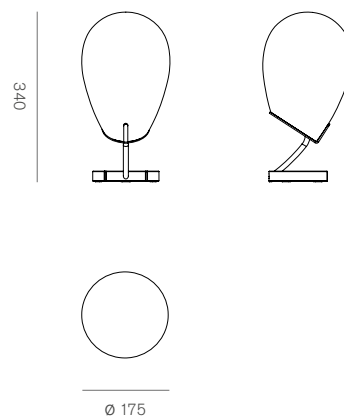

Equilibrio

Michele De Lucchi, 2017

Product Code	● MDL001TSNISA
Typology	Table lamp with diffused light
Color	Nikel Sandblasted
Size	175 x 340 mm
Material	Steel base. Satin opaline blown glass diffuser
Use	Indoor
Light source	E14
Watt	Max 46W (H)
Volt	230V
Cable	Black fabric 80/120 cm
Dimmer	No
Energetic class	A++
Gross weight	–
Net weight	–
Packaging sizes	Structure: 19 x 19 x 18 cm Glass: 23,7 x 23,7 x 31,7 cm
Number of packages	2
IP	20
Class	II

“The only way to deceive gravity is balance” MDL Table lamp in two sizes distinguished by the opaline blown glass diffuser that seems

to float in the empty space. Leaning on a steel structure in a magical but stable and secure balance, it diffuses a soft and enveloping light.