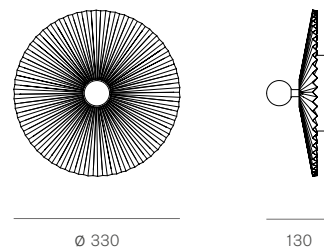

Etoile

Daniela Puppa, 2017

Product Code	○ DP-017WM-WH- ● DP-017WM-BR- ● DP-017WM-CH-
Typology	Ceiling and wall lamp with indirect light
Color	White, Bronze, Champagne
Size	330 x 130 mm
Material	Varnished aluminium structure. Blown glass knob
Use	Indoor
Light source	Led strip
Watt	20W
Volt	24V
Lumen	1766+16
Cri	80
Kelvin	2700
Emergency	No
Cable	No
Dimmer	No
Energetic class	A++
Gross weight	–
Net weight	–
Packaging sizes	–
Number of packages	1
IP	20
Class	II

A slim and light lamp that, like a ballerina, hides under her tutu intimate and warm light led strips. A lamp that makes you smile and brings measured cheerfulness.