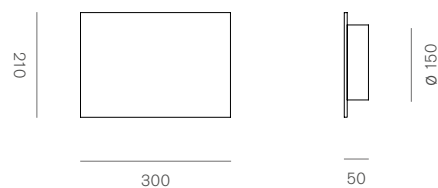

Luna quadra

Carlo Guglielmi, 2017

Product Code	○ CG-011WM-WH-
Typology	Ceiling and wall lamp with indirect light
Color	White
Size	300 x 210 mm
Material	Screen in polyester resin with marble powder
Use	Indoor
Light source	Strip led
Watt	20W
Volt	24V
Lumen	1766
Cri	80
Kelvin	2700
Emergency	No
Cable	No
Dimmer	No
Energetic class	A++
Gross weight	–
Net weight	–
Packaging sizes	37 x 37 x 13,5 cm
Number of packages	1
IP	20
Class	II