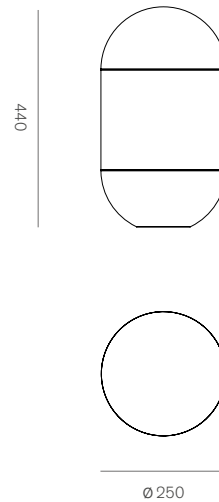

Pillola

Parisotto + Formenton
Architetti, 2017

Product Code	○ P+F004TM-WH- ● P+F004TM-NI- ● P+F004TM-GO- ● P+F004TMNIBL
Typology	Indirect light table lamp
Color	White, Nickel, Gold, Black Nickel
Size	250 x 440 mm
Material	Aluminium base. Satin polycarbonate diffuser. Borosilicate glass
Use	Indoor
Light source	Led board
Watt	25W
Volt	24V
Lumen	2361
Cri	80
Kelvin	2700
Emergency	No
Cable	Black fabric 200 cm
Dimmer	Touch
Energetic class	A++
Gross weight	–
Net weight	–
Packaging sizes	Calotte: 35,5 x 35,5 x 44 cm Vetro: 31,5 x 31,5 x 31,5 cm
Number of packages	2
IP	20
Class	II

Elegant interior lamp designed as an essential element that creates an evocative light of great comfort. A matt ball of simple and pure form, cut in two perfect halves that diffuse reflected and discreet light. The project line is the essentiality that shapes both the aesthetics and the lighting effect. The light is spread from

inside the ball, reflected on the inner shell of the dome and spread on the surface of the table on which it is placed. Designed for the living, its light gives a great atmosphere to the home. The unit features a dimmer enabling custom quality and intensity light.