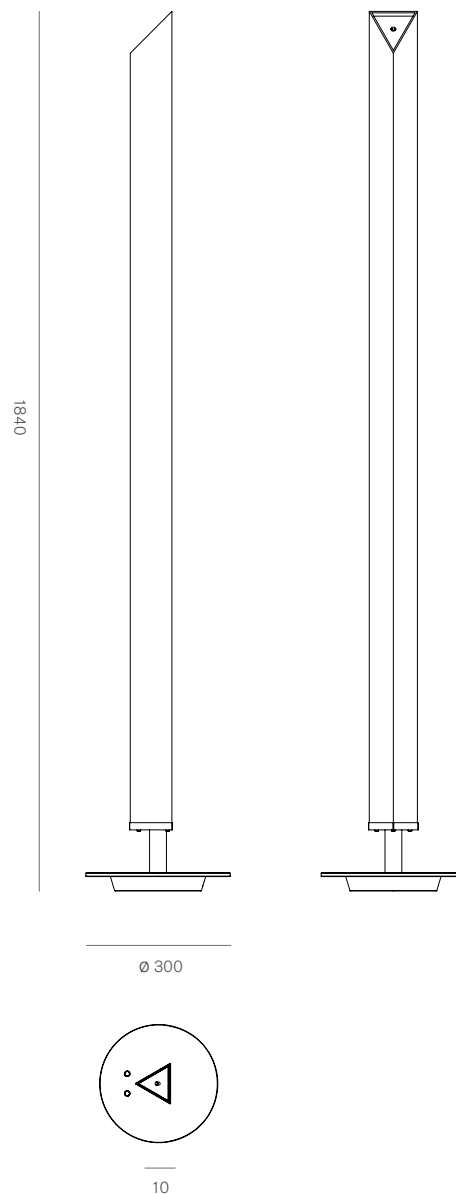

# Presbitero

Pierluigi Cerri, 2017

<b>Product Code</b>	○ PLC013FM-WH-
<b>Typology</b>	Floor lamp with diffused and indirect light
<b>Color</b>	White
<b>Size</b>	300 x 1840 mm
<b>Material</b>	Steel base. Opaline methacrylate diffuser
<b>Use</b>	Indoor
<b>Light source</b>	Strip led, Led board
<b>Watt</b>	Strip led 28W, Led board 15W
<b>Volt</b>	24V
<b>Lumen</b>	1664 diffused, 1960 indirect
<b>Cri</b>	80
<b>Kelvin</b>	2700
<b>Emergency</b>	No
<b>Cable</b>	Black fabric 200 cm
<b>Dimmer</b>	Tuch
<b>Energetic class</b>	A++
<b>Gross weight</b>	-
<b>Net weight</b>	-
<b>Packaging sizes</b>	-
<b>Number of packages</b>	1
<b>IP</b>	20
<b>Class</b>	II

Floor lamp with methacrylate diffuser to give a warm spread light through two sources of light. One indirect light and one diffused light. Simple, elegant,

functional, instantly recognizable for its name and silhouette for the association with the famous brand of pencils.