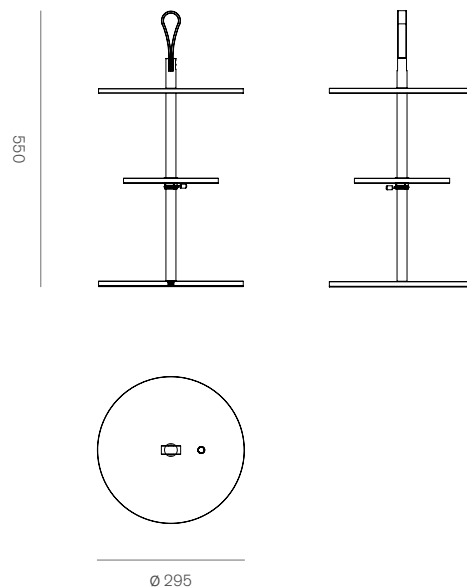

# Servoluce

Park Associati, 2017

<b>Product Code</b>	○ P+A010TS-WH-
<b>Typology</b>	Table lamp with indirect light
<b>Color</b>	White
<b>Size</b>	295 x 550 mm
<b>Material</b>	Varnished aluminium structure. Brass stem. Leather handle
<b>Use</b>	Indoor
<b>Light source</b>	Led board
<b>Watt</b>	12W
<b>Volt</b>	24V
<b>Lumen</b>	1190
<b>Cri</b>	80
<b>Kelvin</b>	2700
<b>Emergency</b>	No
<b>Cable</b>	Black fabric 200 cm
<b>Dimmer</b>	Touch
<b>Energetic class</b>	A++
<b>Gross weight</b>	-
<b>Net weight</b>	-
<b>Packaging sizes</b>	35 x 35 x 65 cm
<b>Number of packages</b>	1
<b>IP</b>	20
<b>Class</b>	II

Artifice for the “indirect transport of light”. Three disks interact on a vertical axis: the manual positioning of the middle one generates endless combinations of reflected

light structures. The direct light thrown by a thin surface is reflected and controlled according to a precise geometric sequence of the composition.