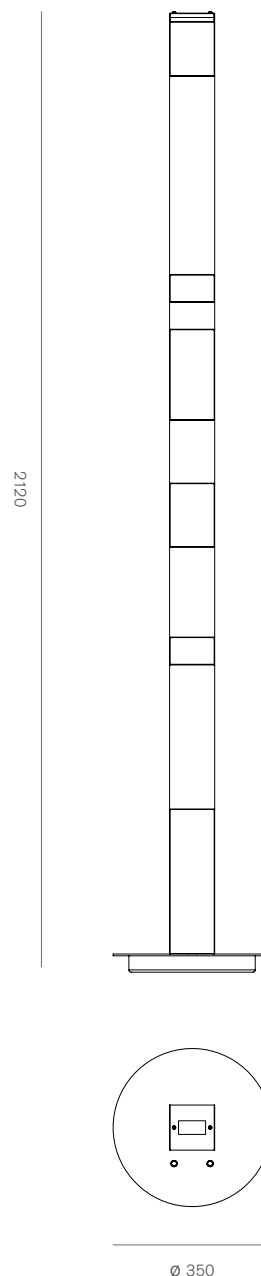

# Stick

Cino Zucchi, 2017

<b>Product Code</b>	● CZ-021FM-B-B
<b>Typology</b>	Diffused and direct light floor lamp
<b>Color</b>	Brass/Bronze
<b>Size</b>	350 x 2120 mm
<b>Material</b>	Steel structure
<b>Use</b>	Indoor
<b>Light source</b>	12 Led boards
<b>Watt</b>	11 x 2,3W diffused, 1 x 20W indirect
<b>Volt</b>	24V
<b>Lumen</b>	–
<b>Cri</b>	80
<b>Kelvin</b>	2700
<b>Emergency</b>	No
<b>Cable</b>	Black fabric 200 cm
<b>Dimmer</b>	Touch
<b>Energetic class</b>	A++
<b>Gross weight</b>	–
<b>Net weight</b>	–
<b>Packaging sizes</b>	42 x 42 x 220 cm
<b>Number of packages</b>	1
<b>IP</b>	20
<b>Class</b>	II