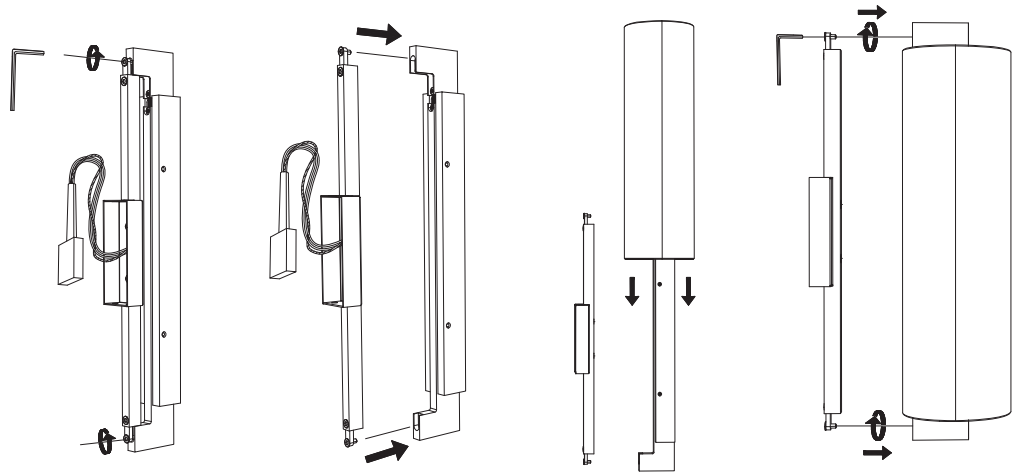

The light source contained in this luminaire shall only be replaced by the manufacturer or a similar qualified person

Watt 2x10W LED

Volt 230V

IP 20

1

2

3

4