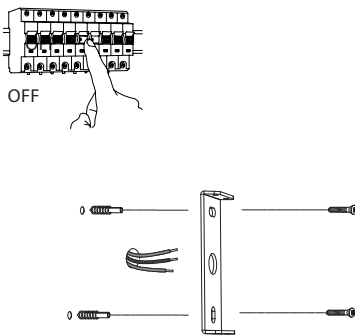

The light source contained in this luminaire shall only be replaced by the manufacturer or a similar qualified person

Watt 2x10W LED

Volt 230V

IP 20

1

2

3

4