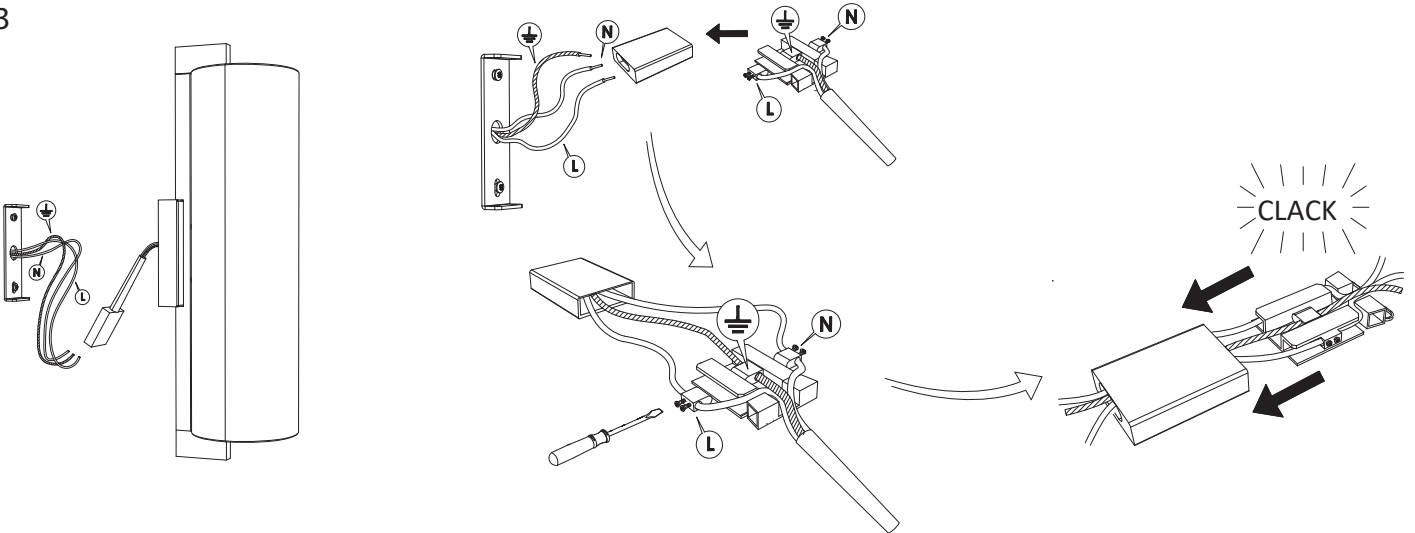

The light source contained in this luminaire shall only be replaced by the manufacturer or a similar qualified person

Watt 2x10W LED

Volt 230V

IP 20

1

2

3

4