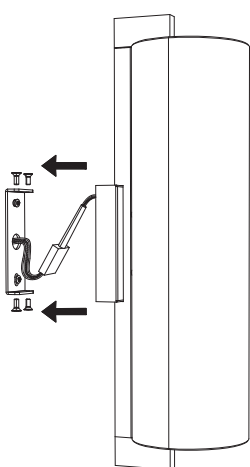

The light source contained in this luminaire shall only be replaced by the manufacturer or a similar qualified person

Watt 2x10W LED

Volt 230V

IP 20

1

2

3

4