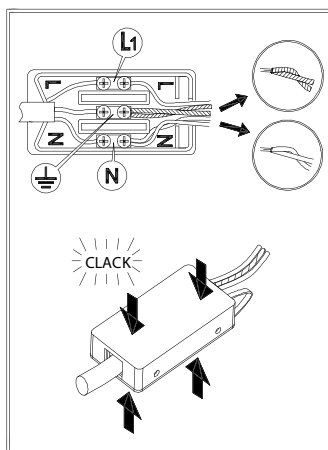

The light source contained in this luminaire shall only be replaced by the manufacturer or a similar qualified person

Watt 2 x 17W LED  
Volt 230V

1

2

3

5

6