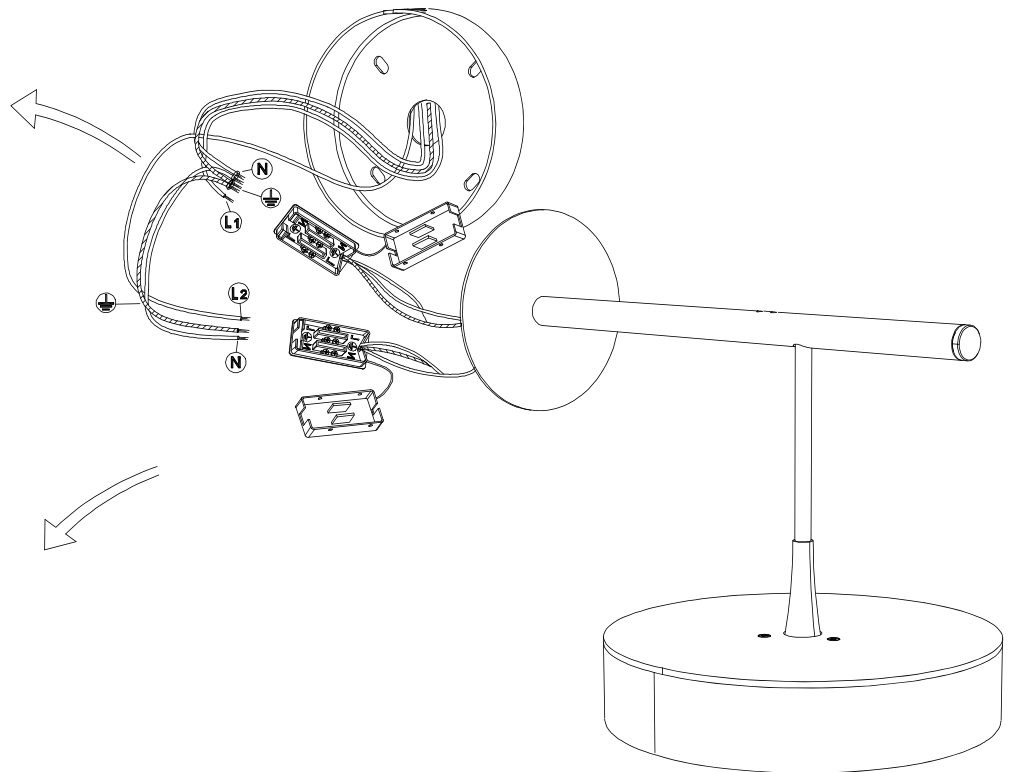

The light source contained in this luminaire shall only be replaced by the manufacturer or a similar qualified person

Watt 2 x 17W LED  
Volt 230V

1

2

3

5

6