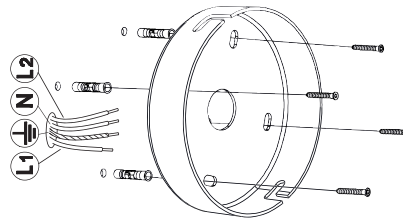

The light source contained in this luminaire shall only be replaced by the manufacturer or a similar qualified person

Watt 2 x 17W LED  
Volt 230V

1

2

3

5

6