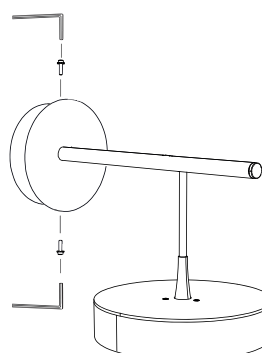

The light source contained in this luminaire shall only be replaced by the manufacturer or a similar qualified person

Watt 2 x 17W LED  
Volt 230V

1

2

3

5

6