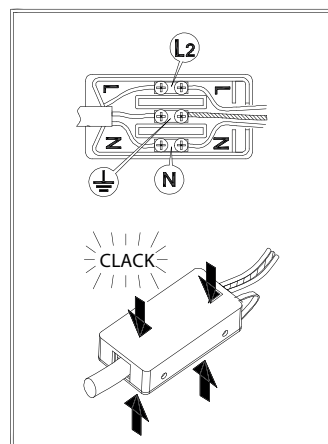

The light source contained in this luminaire shall only be replaced by the manufacturer or a similar qualified person

Watt 2 x 17W LED  
Volt 230V

1

2

3

5

6