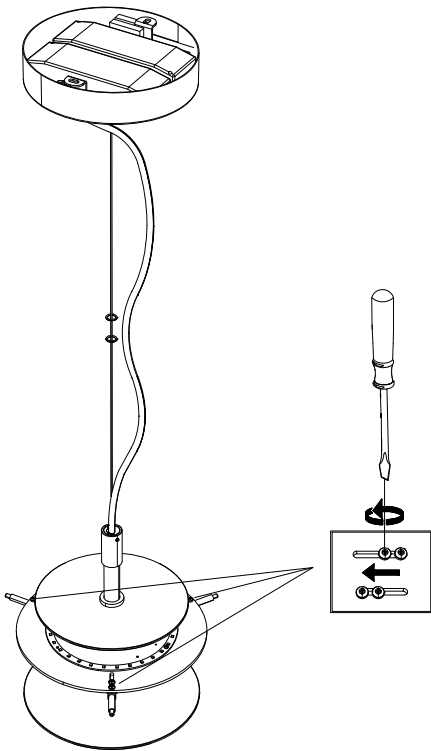

Firmamento Milano

Boa

Carlo Guglielmi, 2018

Sospensione / Pendant

4

5

6

7

8